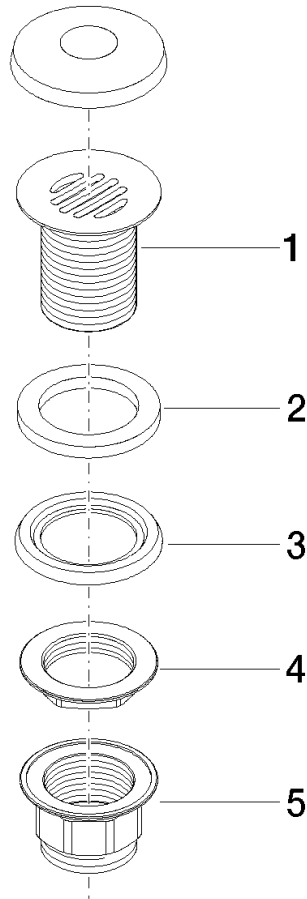

10 110 970

Fits: IMO, LULU, MADISON, MEM, TARA,  
CL.1, LISSÉ, VAIA, META, CYO

	Light Gold	10 110 970-26
	Chrome	10 110 970-00
	Brushed Platinum	10 110 970-06
	Platinum	10 110 970-08
	Durabress (23kt Gold)	10 110 970-09
	Dark Chrome	10 110 970-19
	Brushed Light Gold	10 110 970-27
	Brushed Durabress (23kt Gold)	10 110 970-28
	Matte Black	10 110 970-33
	Brushed Bronze	10 110 970-42
	Brushed Champagne (22kt Gold)	10 110 970-46
	Champagne (22kt Gold)	10 110 970-47
	Brushed Chrome	10 110 970-93
	Brushed Dark Platinum	10 110 970-99

## Grated waste 1 1/4" - Light Gold

---

IMO

10 110 970

Only suitable for sinks without an overflow.

10 110 970

10 110 970

Parts for other finishes can be found here: [Chrome](#)

Spare parts list

No.	Item Number	Name	Quantity used	Delivery time
1	09 11 01 025-26	cup	1	60
2	09 14 05 039 90	seal	1	2
3	09 14 03 025 90	seal	1	2
4	09 23 10 017 90	nut	1	2
5	09 23 10 020-26	nut	1	60